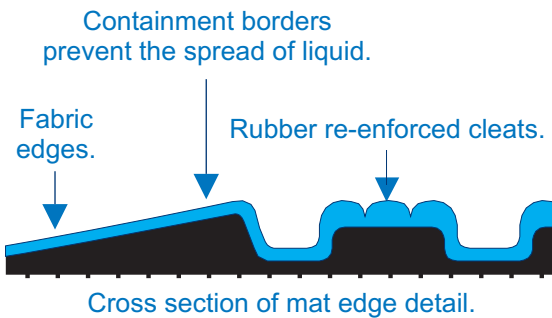

Kleen-Trap

light weight containment matting

Product Information

Kleen-Trap is a containment mat that is economical, light duty, easy to handle, easy to clean and has the unique feature of attractive fabric edges to blend with your flooring or decor style.

This mat is capable of holding up to 1.5 litres of spilled liquid or powder per square metre.

Features

- Containment border
- Fabric edges
- Crush-proof waffle design
- 5 standard colour choices
- 4 standard sizes
- Fully washable
- Anti-slip nitrile rubber backing

Sizes

60 x 90 cm
85 x 120 cm
85 x 150 cm
115 x 175 cm

Colours

020 8317 9693

www.absolutehygienesolutions.com

Absolute Hygiene Solutions Ltd
Unit 42, The I.O Centre
Armstrong Road,
The Royal Arsenal
Woolwich, London, SE18 6RS

Tel: 020 8317 9693
Fax: 020 8317 6449

email: enquires@absolutehygienesolutions.com