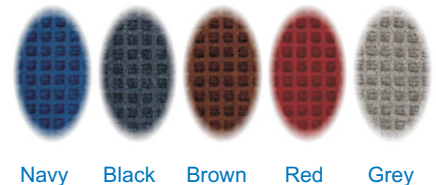

Kleen-Trap

light weight containment matting

Product Information

Kleen-Trap is a containment mat that is economical, light duty, easy to handle, easy to clean and has the unique feature of attractive fabric edges to blend with your flooring or decor style.

This mat is capable of holding up to 1.5 litres of spilled liquid or powder per square metre.

Features

- Containment border
- Fabric edges
- Crush-proof waffle design
- 5 standard colour choices
- 4 standard sizes
- Fully washable
- Anti-slip nitrile rubber backing

Sizes

60 x 90 cm
85 x 120 cm
85 x 150 cm
115 x 175 cm

Colours

020 8317 9693

www.absolutehygienesolutions.com

Absolute Hygiene Solutions Ltd
Unit 42, The I.O Centre
Armstrong Road,
The Royal Arsenal
Woolwich, London, SE18 6RS

Tel: 020 8317 9693
Fax: 020 8317 6449

email: enquires@absolutehygienesolutions.com